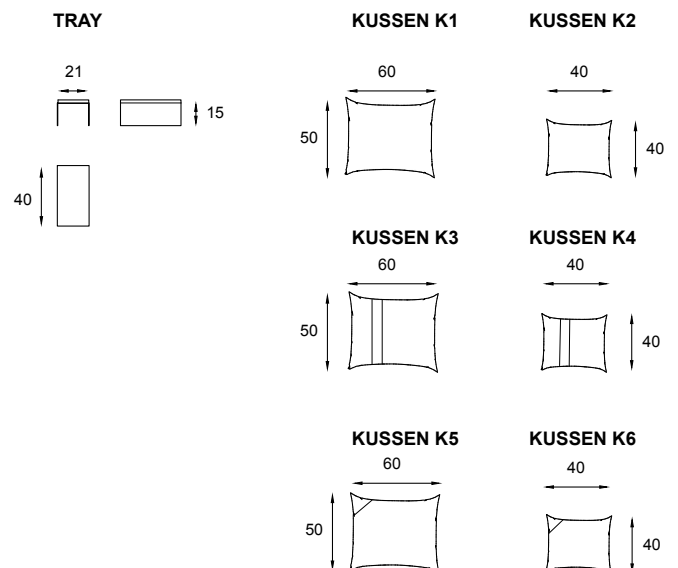

ACCESSOIRES / ACCESSORIES