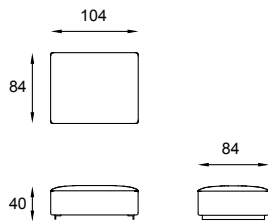

QUADRI MODULAIRE SOFA / MODULAR SOFA

BELINEA

COMBINATIES / COMBINATIONS

V. 24.1

COMBINATIE / COMBINATION

AANZICHT BOVEN/VOOR/ZIJKANT / TOP/FRONT/SIDE VIEW

VOORBEELD / EXAMPLE

S