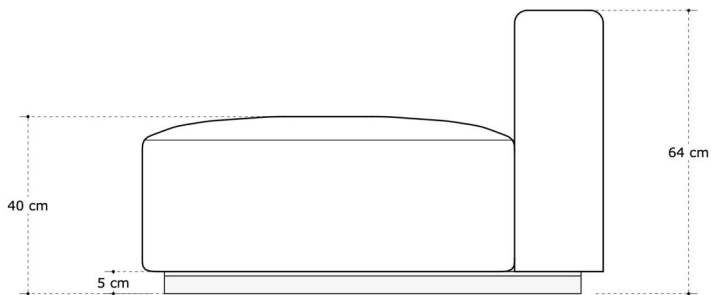

QUADRI MODULAIRE SOFA / MODULAR SOFA

BELINEA

CONSTRUCTIE / CONSTRUCTION

V. 24.1

AANZICHTEN ZITTING + LEUNING / VIEWS SEATING + BACK/ARMREST

SZIT

1.	FSC MULTIPLEX 18mm	8.	Naturalis 40042 koudschuim
2.	FSC Hardhout	9.	Dacron
3.	Nosag veren	10.	Bekleding
4.	FSC vuren lat	11.	50mm Polyether
5.	20mm Polyether SG35/4	12.	Pocketveren
6.	Naaldvilt	13.	Elastische bandveren
7.	HR43H koudschuim	14.	50mm hoog stalen poot. Zwarte patina.
1.	FSC Plywood 18mm	8.	Naturalis 40042 cold foam
2.	FSC Hardwood	9.	Dacron
3.	Nosag Z-springs	10.	Upholstery
4.	FSC pinewood	11.	50mm Polyether
5.	20mm Polyether SG35/4	12.	Pocket springs
6.	Felt cloth	13.	Elastic springs
7.	HR43H cold foam	14.	50mm high steel leg. Black patina.

COMBINATIE MET QUADRI SALONTAFELS / COMBINATION WITH QUADRI COFFEE TABLES

• QUADRI SALON
type A: 104 x 104
type B: 90 x 90
type C: 80 x 80

QUADRI SALON •
type D: 104 x 60
type E: 104 x 40 (dicht)
type F: 104 x 40 (open)