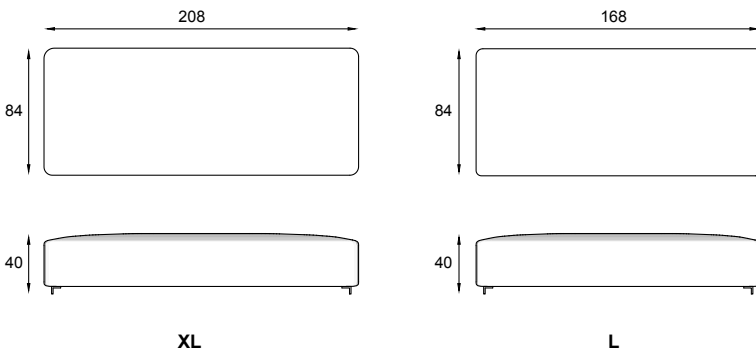

ZIT ELEMENTEN / SEATING ELEMENTS