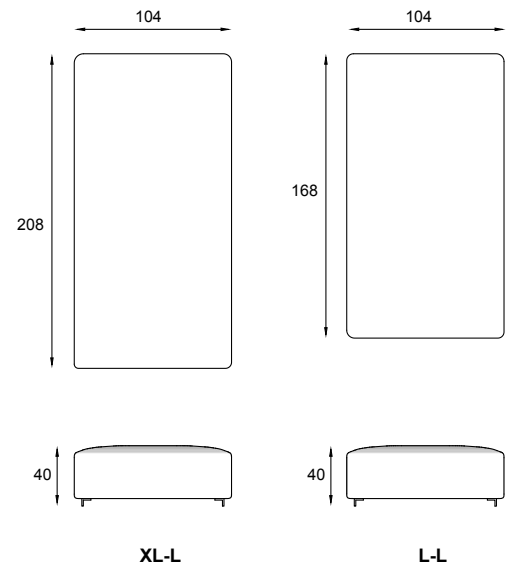

LOUNGE ELEMENTEN / LOUNGE ELEMENTS