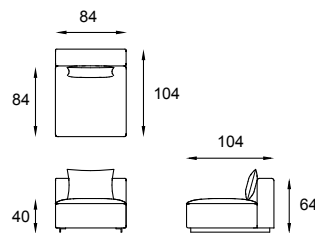

QUADRI MODULAIRE SOFA / MODULAR SOFA

BELINEA

COMBINATIES / COMBINATIONS

V. 24.1

COMBINATIE / COMBINATION

AANZICHT BOVEN/VOOR/ZIJKANT / TOP/FRONT/SIDE VIEW

VOORBEELD / EXAMPLE

XS

XSZIT

XSZIT-L2

XSZIT-R2

XSZIT-L2R2