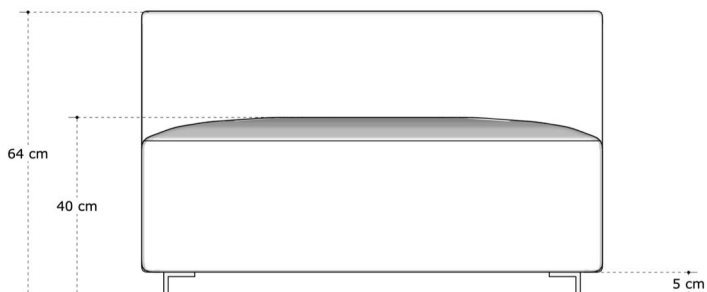

QUADRI MODULAIRE SOFA / MODULAR SOFA

BELINEA

CONSTRUCTIE / CONSTRUCTION

V. 24.1

AANZICHTEN ZITTING + LEUNING / VIEWS SEATING + BACK/ARMREST

SZIT