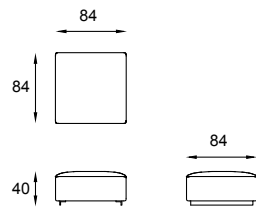

QUADRI MODULAIRE SOFA / MODULAR SOFA

BELINEA

COMBINATIES / COMBINATIONS

V. 24.1

COMBINATIE / COMBINATION

AANZICHT BOVEN/VOOR/ZIJKANT / TOP/FRONT/SIDE VIEW

VOORBEELD / EXAMPLE

XS